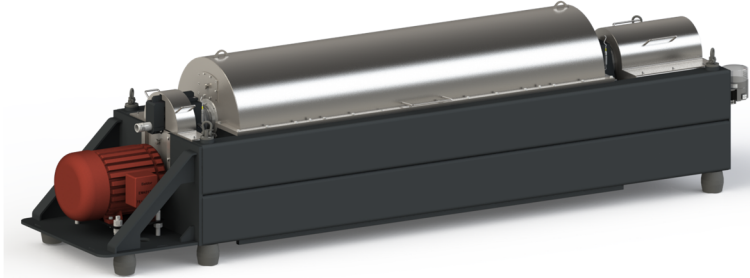

INDUSTRIAL
CENTRIFUGE
SPECIALISTS

Centrifuge System Rentals

CentriTEK is an industry leader offering high performance centrifuge system rentals for customers requiring added capacity for their solid liquid separation needs. Whether adding additional capacity for in plant processing requirements, DAF sludge dewatering or wastewater lagoon dredging and sludge dewatering, CentriTEK has a solution!

www.centritek.com 209-304-2200 sales@centritek.com

Centrifuge System Rentals

Applications Include:

- Supplement Capacity when Plant Equipment is Down For Service
- Juice Clarification and Tank Bottom Sediment Removal
- DAF Sludge Thickening and Dewatering
- Flume Water Clarification and Sediment Removal
- Dredging and Dewatering of Sludge and Solids from Wastewater Lagoons

Rental Systems can include the following:

- Turn Key Systems Including Operators is Available
- Short and Long Term Lease - Rent to Own
- 2 or 3 phase Centrifuge
- Control System for Operation of the Centrifuge and Ancillary Equipment
- Stand, Catwalk and Supporting Framework
- Sludge Feed Pump, Polymer Blending Systems & Sludge Flow Meters
- Screw Conveyor Systems for Solids Removal
- Liquid Catch Tanks with Transfer Pumps